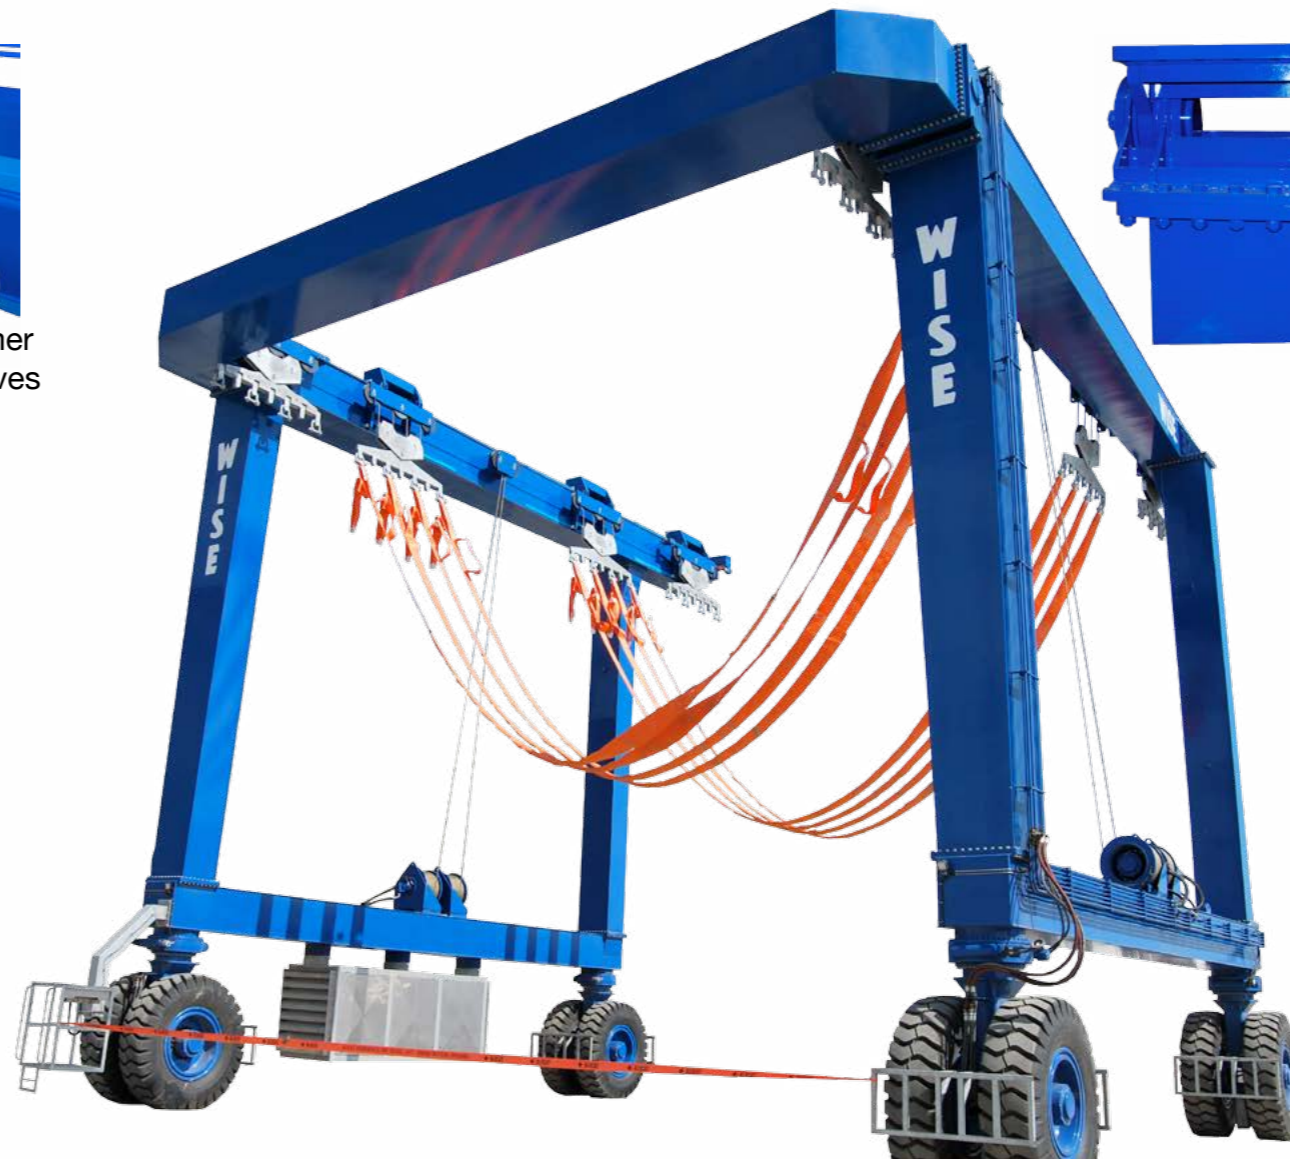

MEETING THE WORLDS NEEDS