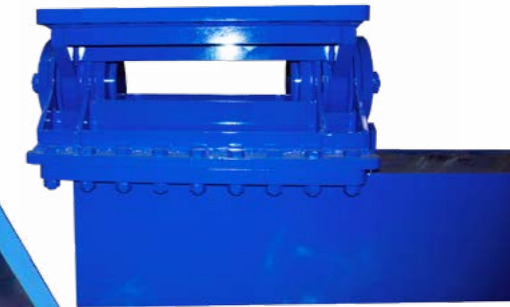

Low mounted drivers stand constructed from 316 stainless and galvanised steel

Wireless remote control of all machine functions. Incorporating digital weighing system (option)

Low mounted engine canopy consisting of durable galvanised frame and 316 stainless steel doors & panels

Drop stops prevent damage in case of tyre deflation

UV protected hoses & 316 stainless steel pipes and fittings (Option)

Quality, durable paint system

Cross pivot bearing prevents excess frame stress when traveling over uneven ground

Galvanised spreader beam and lower pulley block

MEETING THE WORLDS NEEDS

- Crossbeam pivot bearing
- Forward mounted crossbeam
- Fail safe winch units
- Fail safe, direct drive Transmission
- Adjustable sling positions
- Dual speed winching and transmission
- Multi-mode steering
- 4 wheel steering
- Low maintenance design
- Low mounted, robust engine canopy
- Stainless steel pipes & fittings option
- Full wireless remote control of all functions option