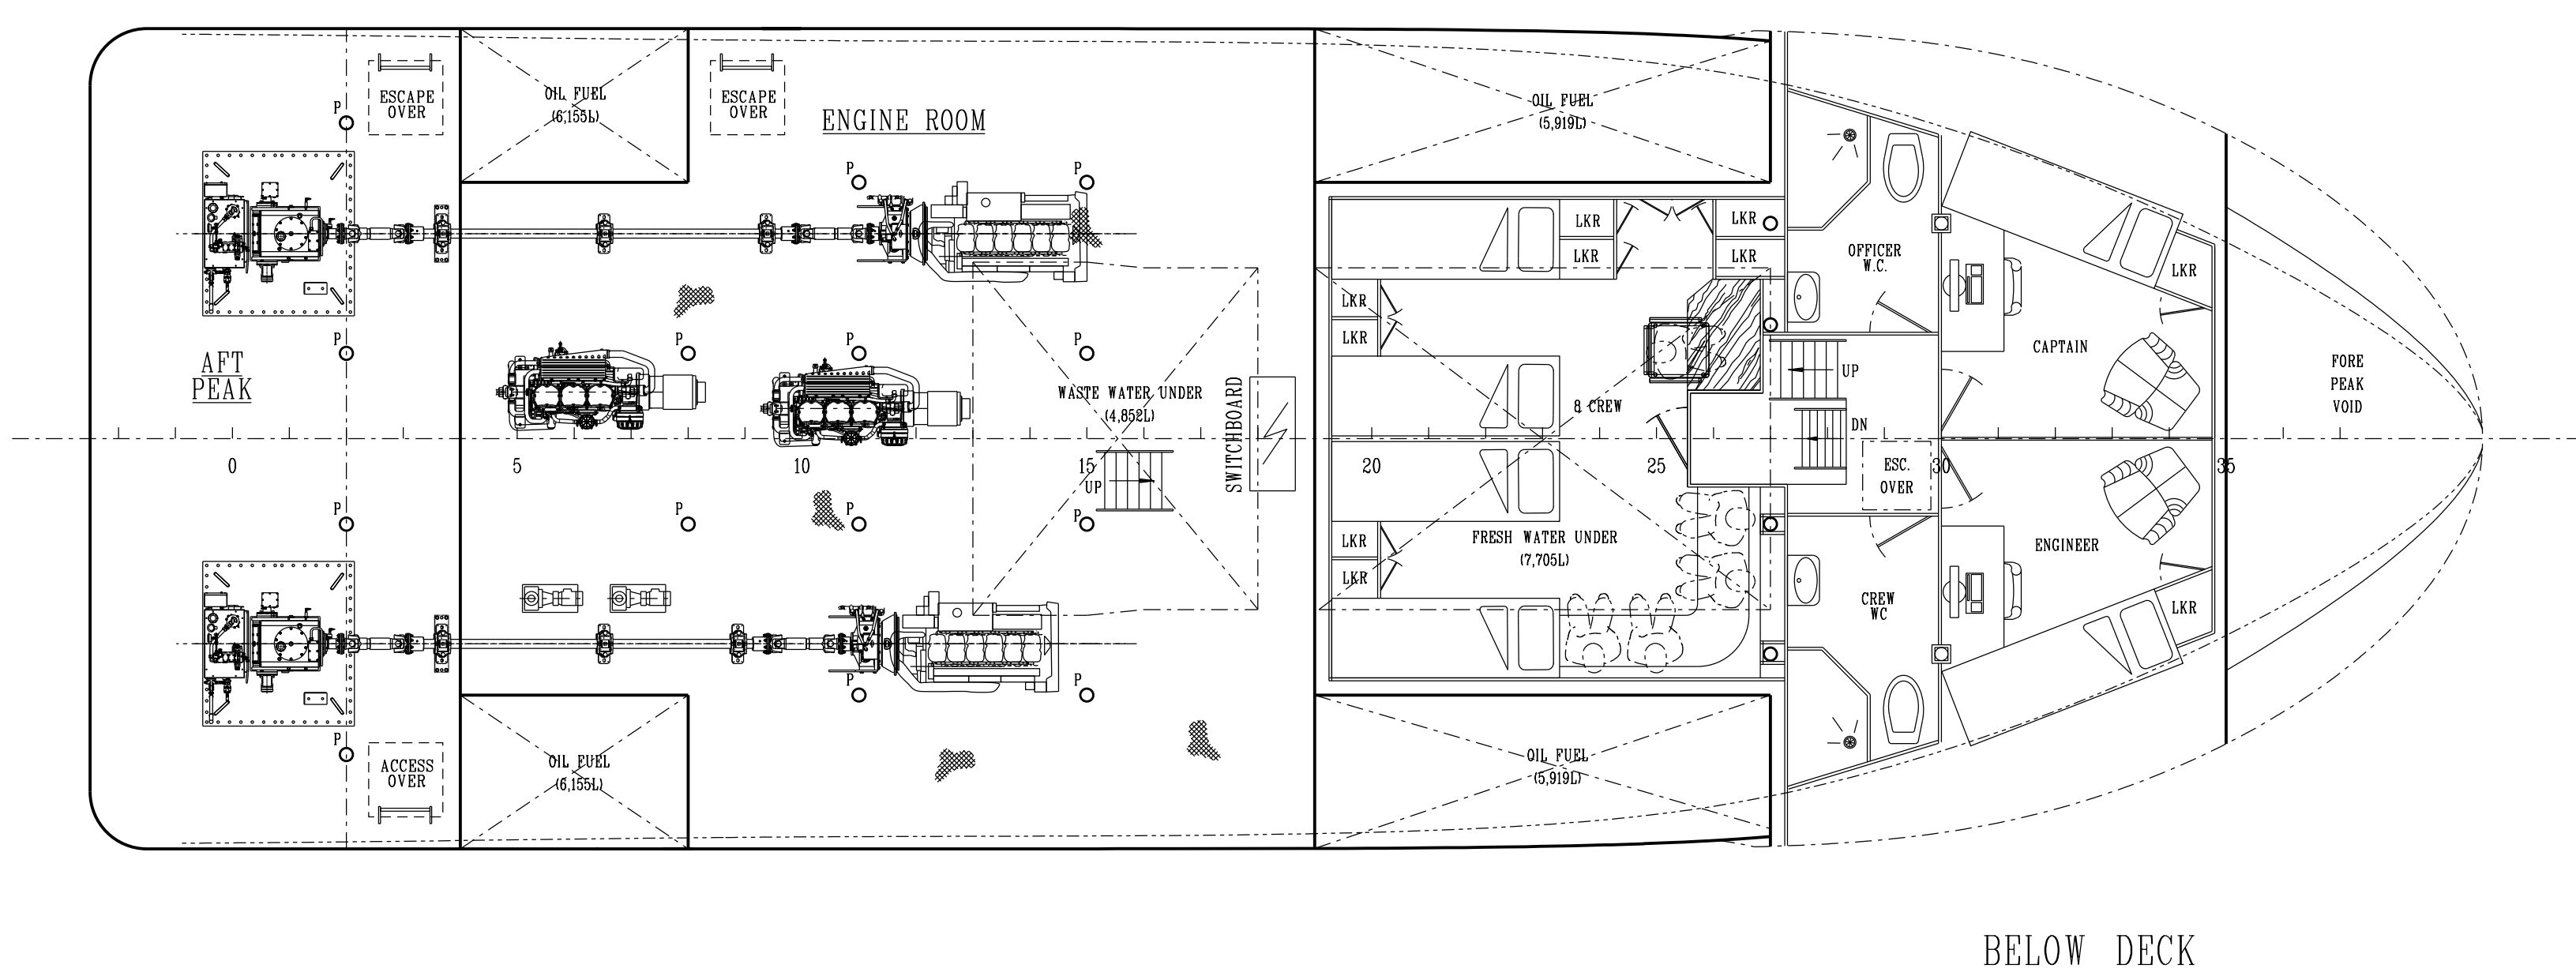

MACDUFF SHIP DESIGN SYNERGY SHIPBUILDERS 21.00m TUG / SERVICE BOAT

PRINCIPAL DIMENSIONS

LENGTH OVERALL	21.00 M
LENGTH B.P.	19.75 M
BREADTH MLD.	7.20 M
DEPTH MLD.	3.00 M
DRAFT EXTREME	2.40 M
DRAFT BASELINE	2.00 M

REV.	MODIFICATION	BY	DATE	CHKD.	DATE
B	UPDATE FOR COMMENTS	DB	14/02/22	IAN	14/02/22
A	UPDATE FOR CONTRACT	DB	07/02/22	IAN	07/02/22

APPROVED BY:-			
DATE:-			
TITLE:-	YARD - SYNERGY SHIPBUILDERS OWNER - KNOWLEDGE MARINE AND ENGINEERING LIMITED 21.0m TEN TONNE BOLLARD PULL TUG/SERVICE BOAT GENERAL ARRANGEMENT	REF:-	3764-0222 E-1522
		YARD NO:-	62
		IRS REG NO:-	NC 002776
		DRAWING NO :-	001
DRAWN BY:-	IAN	CHECKED BY:-	MATT
DATE:-	10/12/21	DATE:-	10/12/21
		REVISION :-	B
		SCALE:-	1:75 @ A1