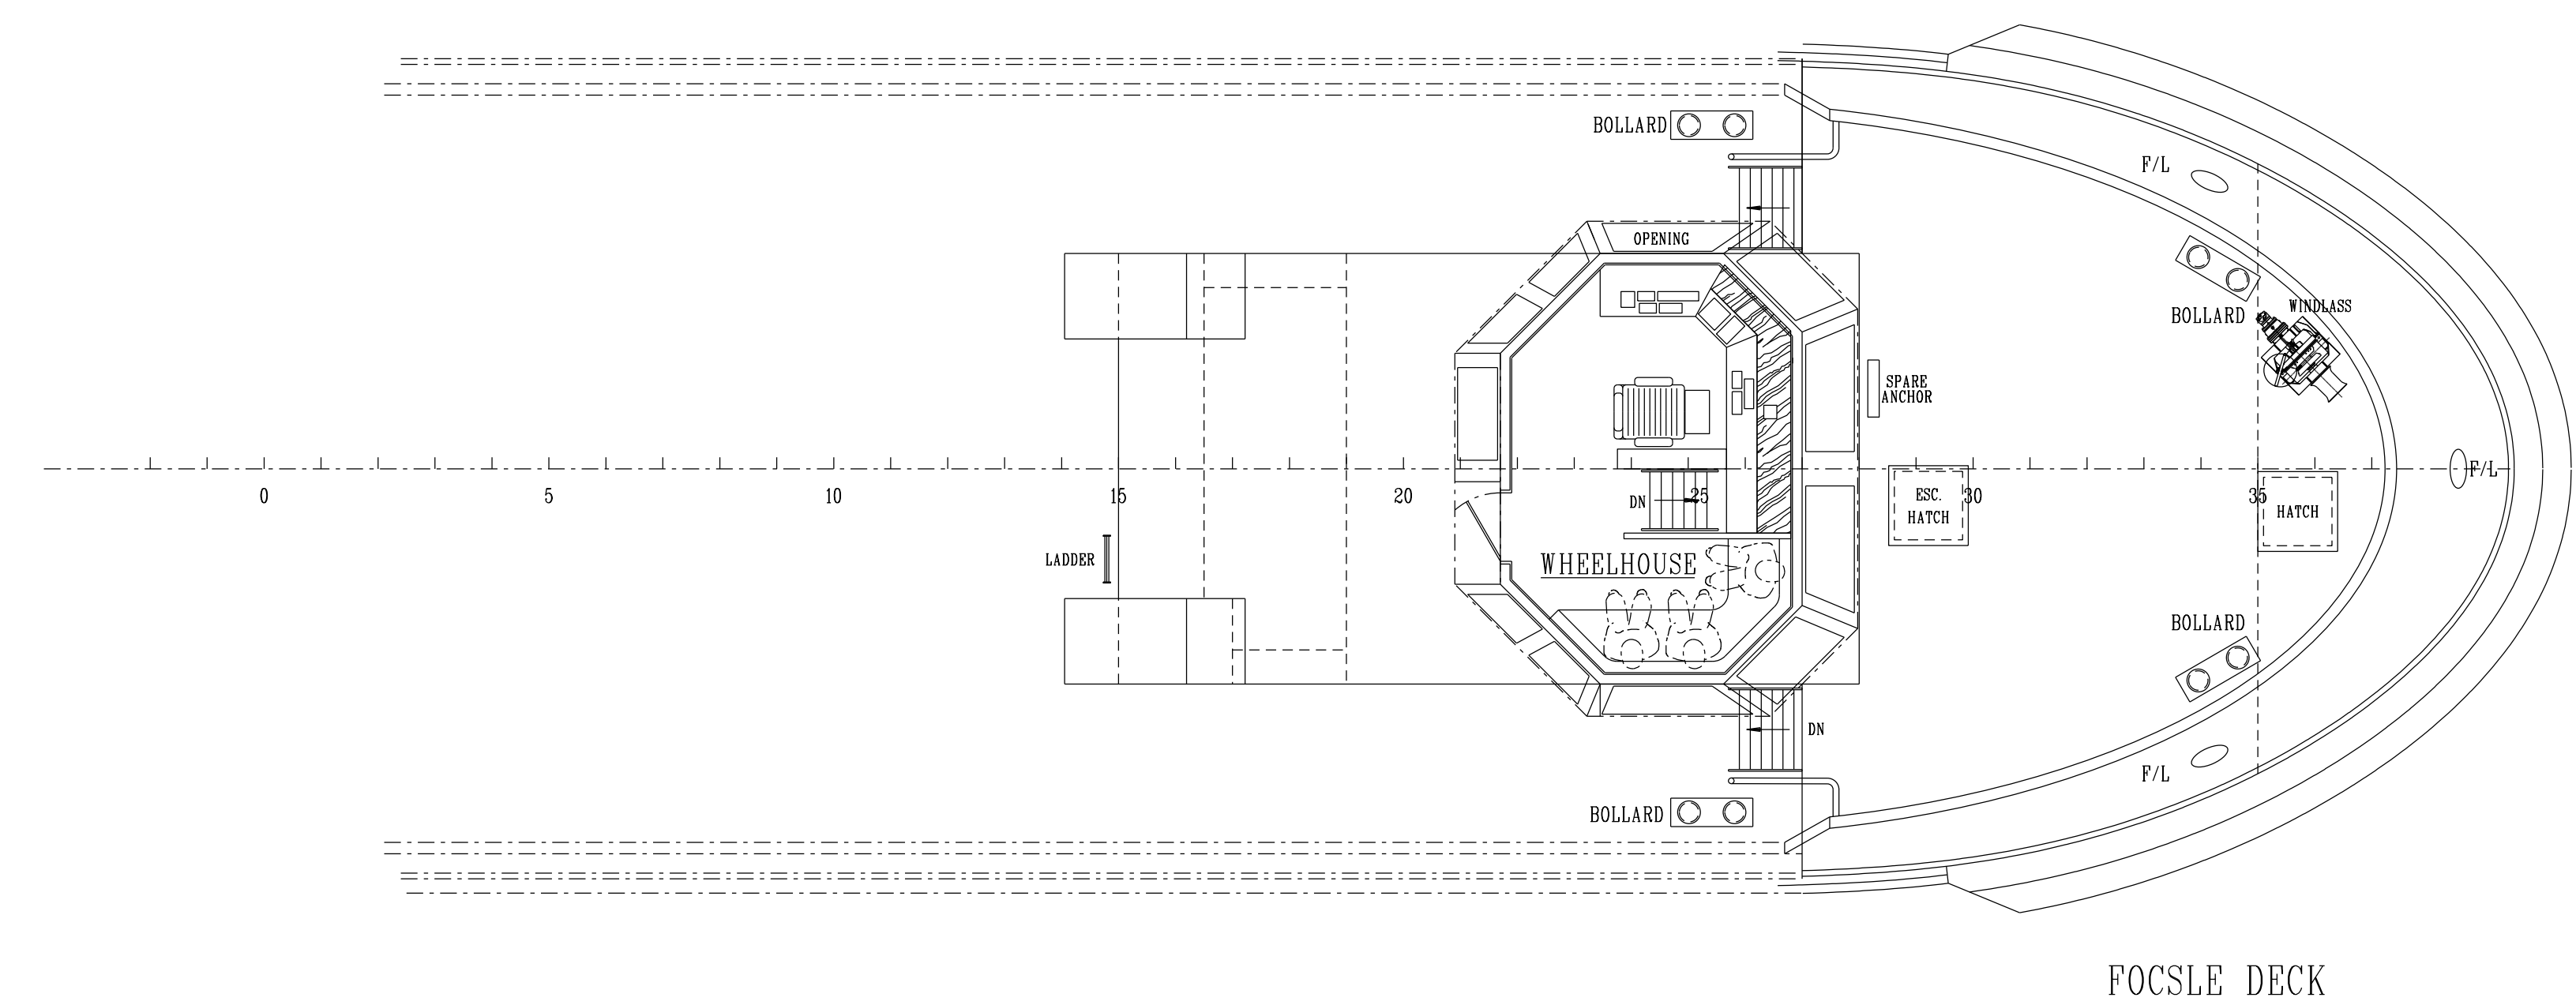

MACDUFF SHIP DESIGN SYNERGY SHIPBUILDERS 21.00m TUG / SERVICE BOAT

PRINCIPAL DIMENSIONS

LENGTH OVERALL	21.00 M
LENGTH B.P.	19.75 M
BREADTH MLD.	7.20 M
DEPTH MLD.	3.00 M
DRAFT EXTREME	2.40 M
DRAFT BASELINE	2.00 M

REV.	MODIFICATION	BY	DATE	CHKD.	DATE
B	UPDATE FOR COMMENTS	DB	14/02/22	IAN	14/02/22
A	UPDATE FOR CONTRACT	DB	07/02/22	IAN	07/02/22

APPROVED BY:-			
DATE:-			
TITLE:-	YARD - SYNERGY SHIPBUILDERS OWNER - KNOWLEDGE MARINE AND ENGINEERING LIMITED 21.0m TEN TONNE BOLLARD PULL TUG/SERVICE BOAT GENERAL ARRANGEMENT	REF:-	3764-0222 E-1522
		YARD NO:-	62
		IRS REG NO:-	NC 002776
		DRAWING NO :-	001
DRAWN BY:-	IAN	CHECKED BY:-	MATT
DATE:-	10/12/21	DATE:-	10/12/21
		REVISION :-	B
		SCALE:-	1:75 @ A1