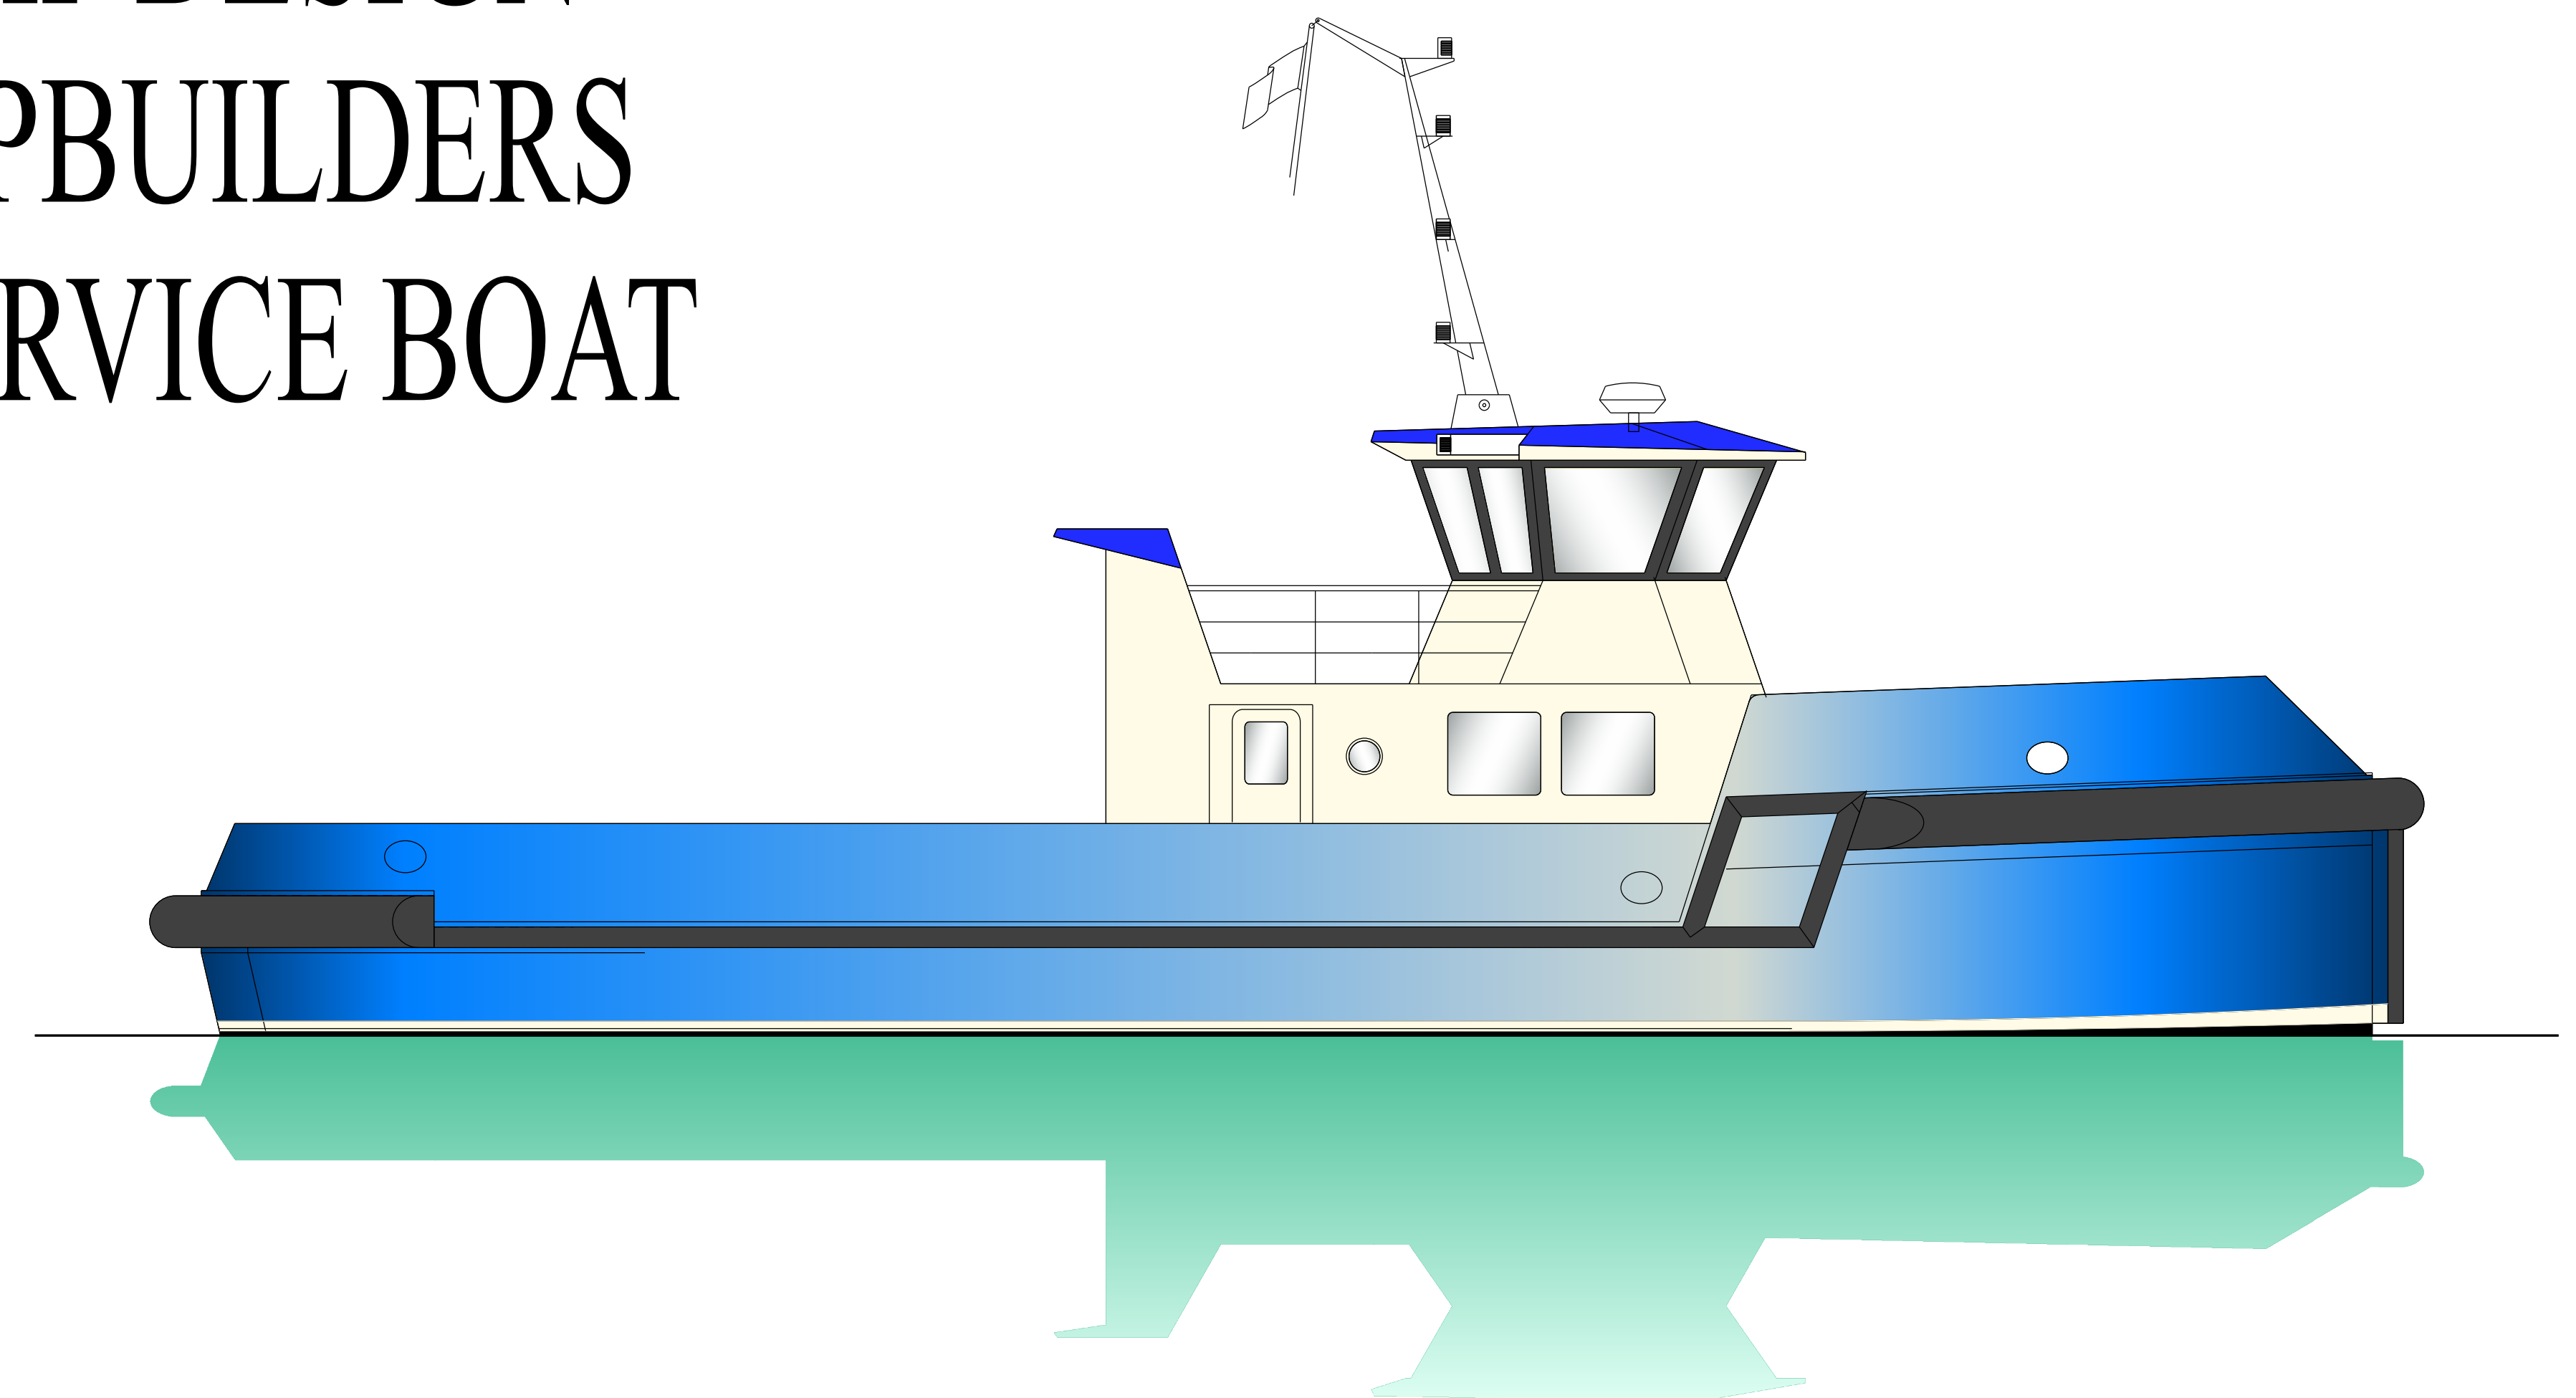

MACDUFF SHIP DESIGN SYNERGY SHIPBUILDERS 21.00m TUG / SERVICE BOAT

PRINCIPAL DIMENSIONS

LENGTH OVERALL	21.00 M
LENGTH B.P.	19.75 M
BREADTH MLD.	7.20 M
DEPTH MLD.	3.00 M
DRAFT EXTREME	2.40 M
DRAFT BASELINE	2.00 M

REV.	MODIFICATION	BY	DATE	CHKD.	DATE
B	UPDATE FOR COMMENTS	DB	14/02/22	IAN	14/02/22
A	UPDATE FOR CONTRACT	DB	07/02/22	IAN	07/02/22

APPROVED BY:-			
DATE:-			
TITLE:-	YARD - SYNERGY SHIPBUILDERS OWNER - KNOWLEDGE MARINE AND ENGINEERING LIMITED 21.0m TEN TONNE BOLLARD PULL TUG/SERVICE BOAT GENERAL ARRANGEMENT	REF:-	3764-0222 E-1522
		YARD NO:-	62
		IRS REG NO:-	NC 002776
		DRAWING NO :-	001
DRAWN BY:-	IAN	CHECKED BY:-	MATT
DATE:-	10/12/21	DATE:-	10/12/21
		REVISION :-	B
		SCALE:-	1:75 @ A1