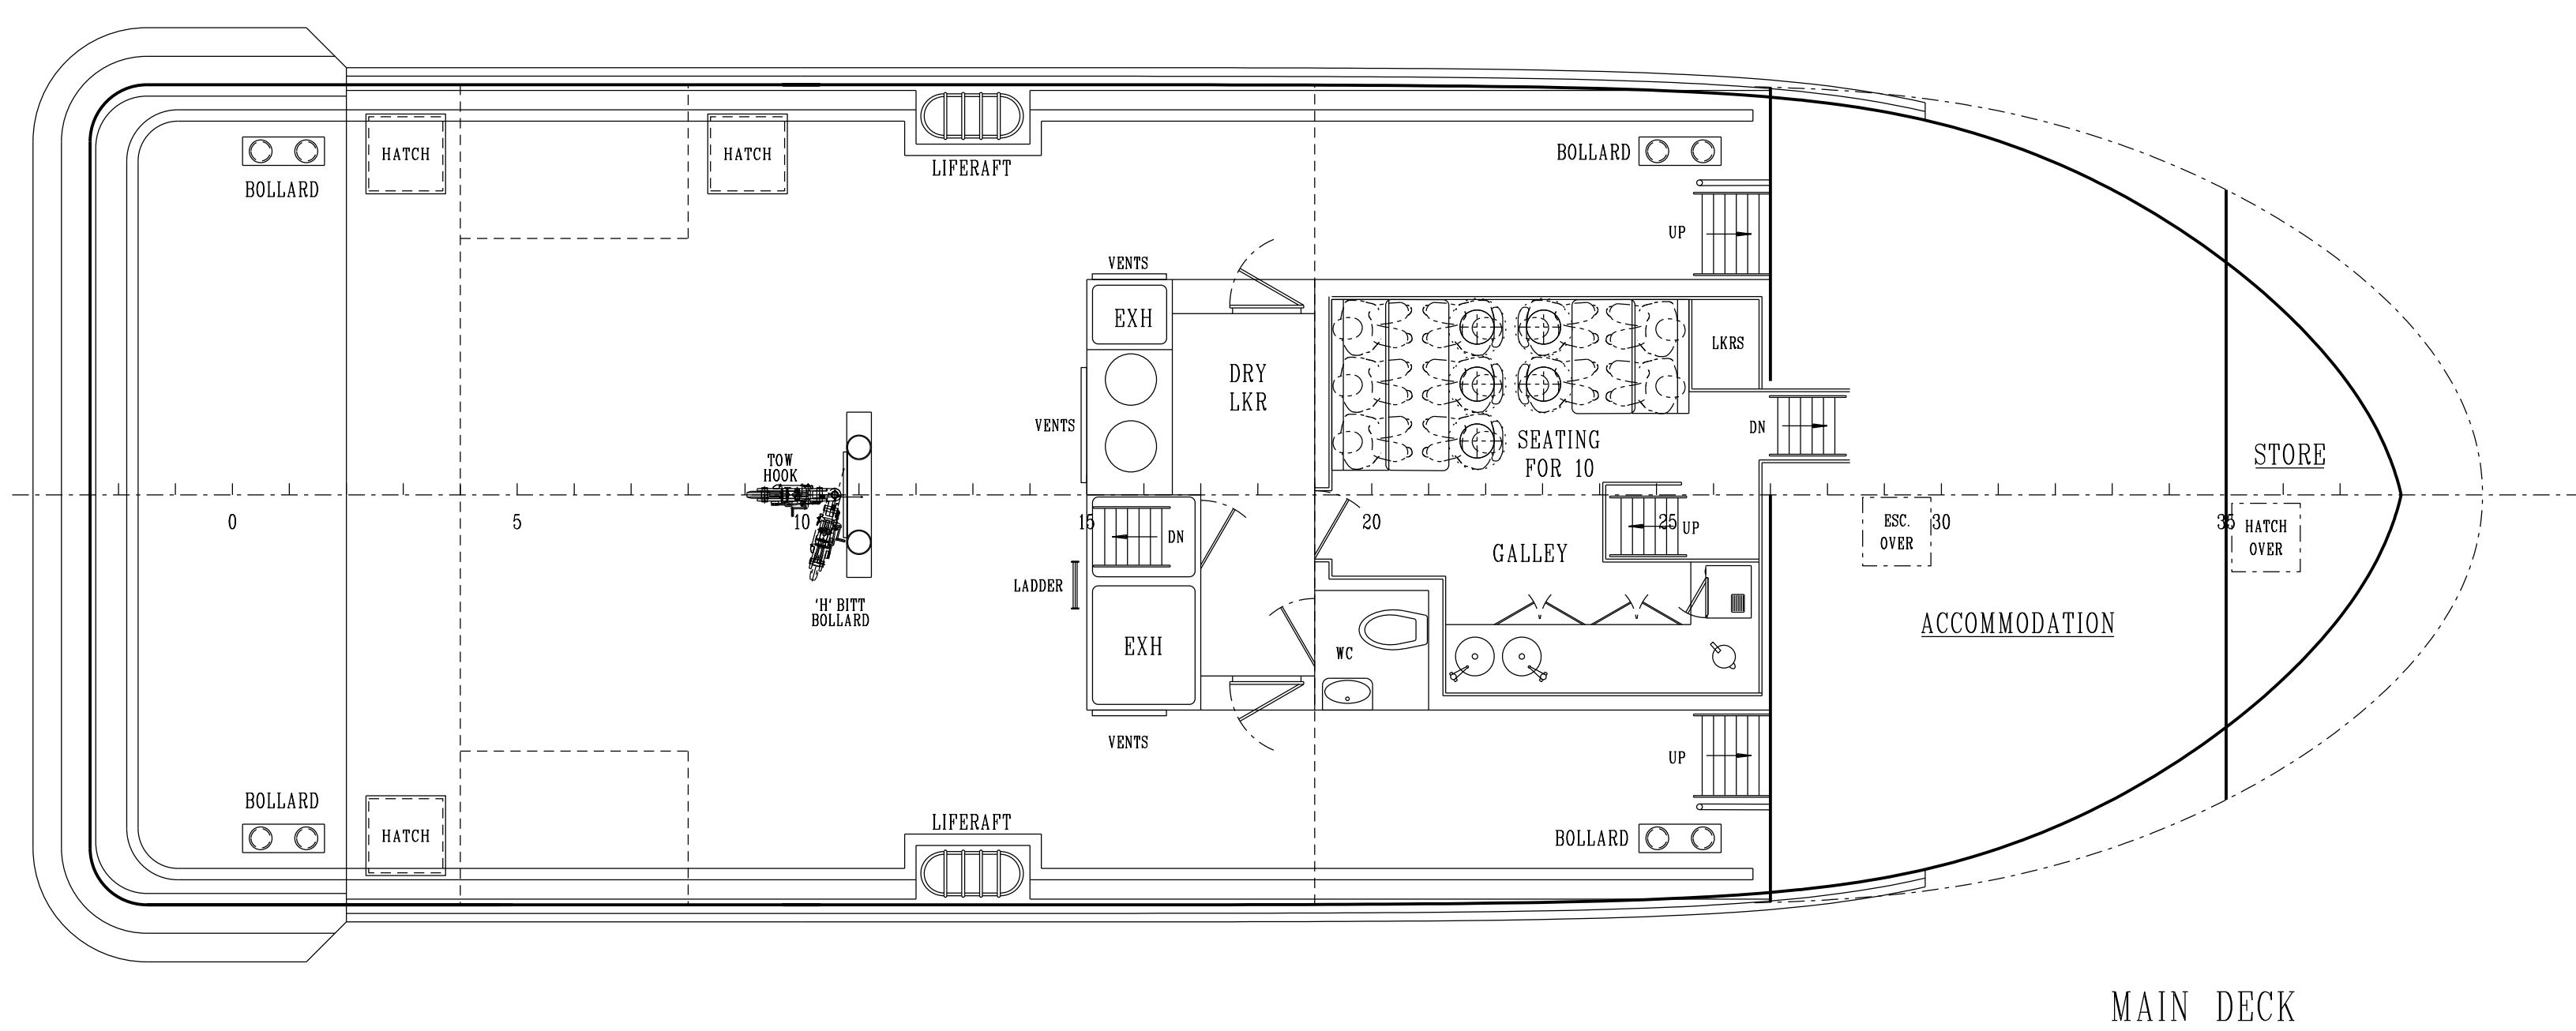

MACDUFF SHIP DESIGN SYNERGY SHIPBUILDERS 21.00m TUG / SERVICE BOAT

PRINCIPAL DIMENSIONS

LENGTH OVERALL	21.00 M
LENGTH B.P.	19.75 M
BREADTH MLD.	7.20 M
DEPTH MLD.	3.00 M
DRAFT EXTREME	2.40 M
DRAFT BASELINE	2.00 M

REV.	MODIFICATION	BY	DATE	CHKD.	DATE
B	UPDATE FOR COMMENTS	DB	14/02/22	IAN	14/02/22
A	UPDATE FOR CONTRACT	DB	07/02/22	IAN	07/02/22

APPROVED BY:-			
DATE:-			
TITLE:-	YARD - SYNERGY SHIPBUILDERS OWNER - KNOWLEDGE MARINE AND ENGINEERING LIMITED 21.0m TEN TONNE BOLLARD PULL TUG/SERVICE BOAT GENERAL ARRANGEMENT	REF:-	3764-0222 E-1522
		YARD NO:-	62
		IRS REG NO:-	NC 002776
		DRAWING NO :-	001
DRAWN BY:-	IAN	CHECKED BY:-	MATT
DATE:-	10/12/21	DATE:-	10/12/21
		REVISION :-	B
		SCALE:-	1:75 @ A1