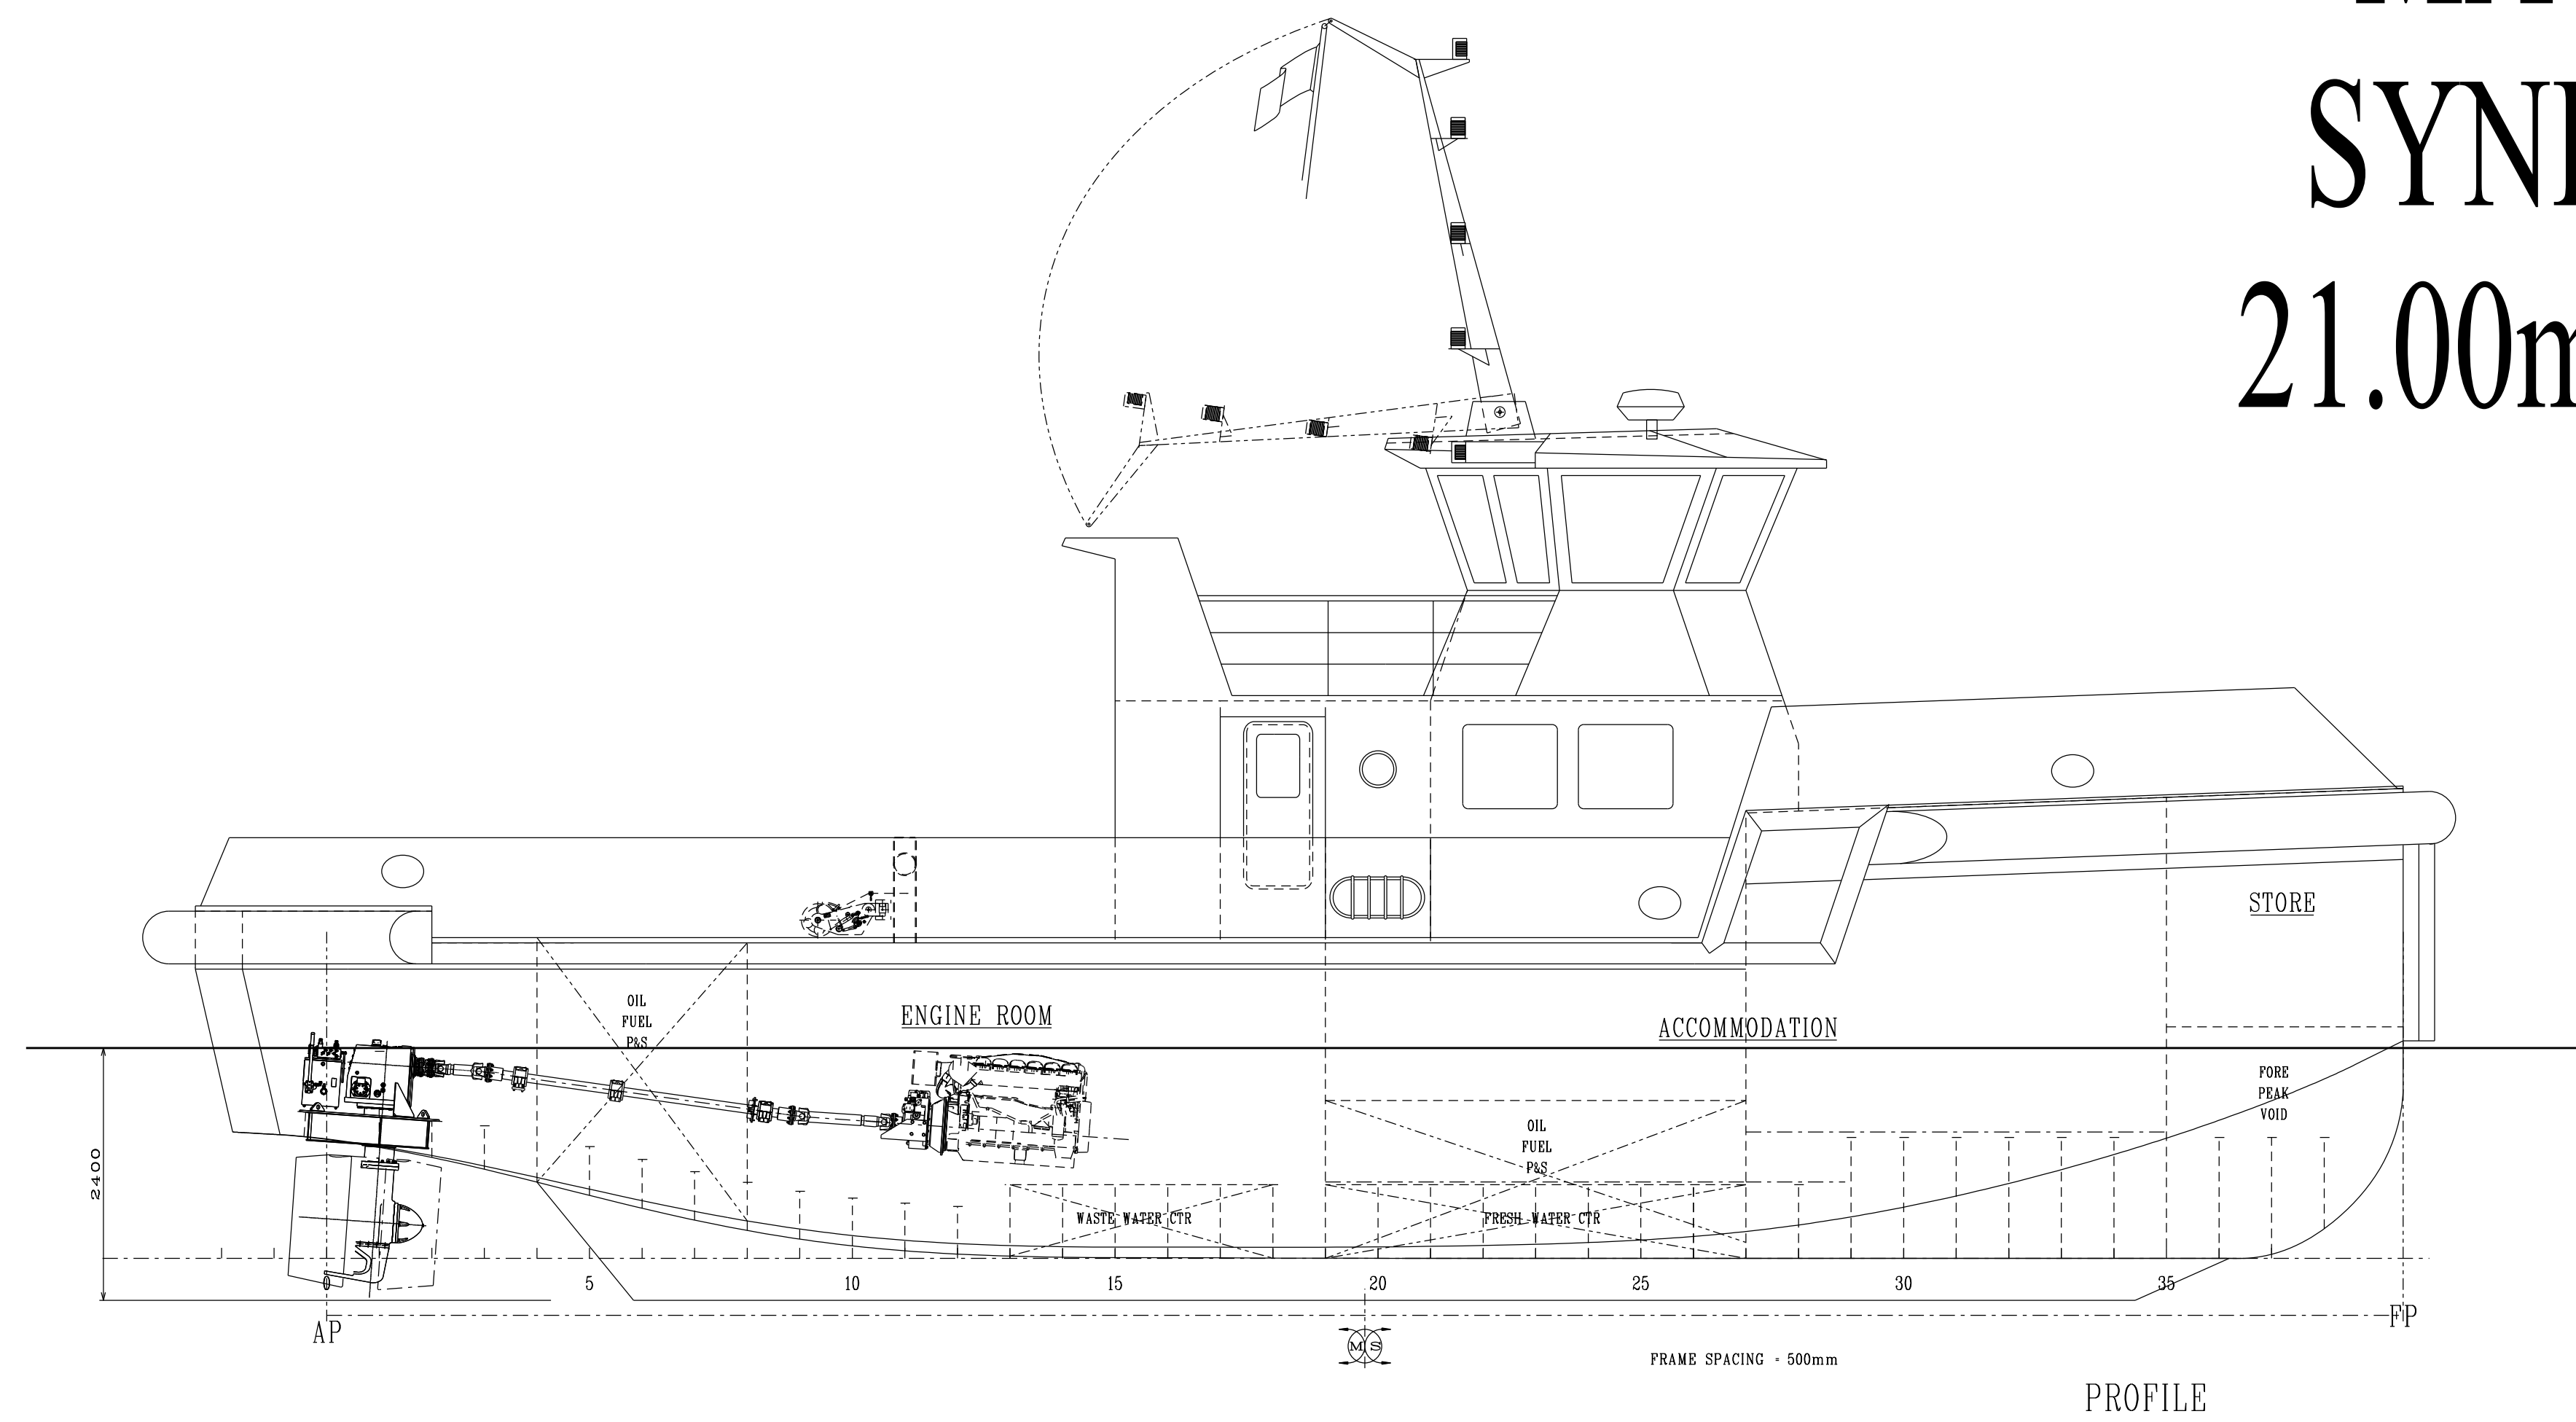

MACDUFF SHIP DESIGN SYNERGY SHIPBUILDERS 21.00m TUG / SERVICE BOAT

PRINCIPAL DIMENSIONS

LENGTH OVERALL	21.00 M
LENGTH B.P.	19.75 M
BREADTH MLD.	7.20 M
DEPTH MLD.	3.00 M
DRAFT EXTREME	2.40 M
DRAFT BASELINE	2.00 M

REV.	MODIFICATION	BY	DATE	CHKD.	DATE
B	UPDATE FOR COMMENTS	DB	14/02/22	IAN	14/02/22
A	UPDATE FOR CONTRACT	DB	07/02/22	IAN	07/02/22

APPROVED BY:-			
DATE:-			
TITLE:-	YARD - SYNERGY SHIPBUILDERS OWNER - KNOWLEDGE MARINE AND ENGINEERING LIMITED 21.0m TEN TONNE BOLLARD PULL TUG/SERVICE BOAT GENERAL ARRANGEMENT	REF:-	3764-0222 E-1522
		YARD NO:-	62
		IRS REG NO:-	NC 002776
		DRAWING NO :-	001
DRAWN BY:-	IAN	CHECKED BY:-	MATT
DATE:-	10/12/21	DATE:-	10/12/21
		REVISION :-	B
		SCALE:-	1:75 @ A1