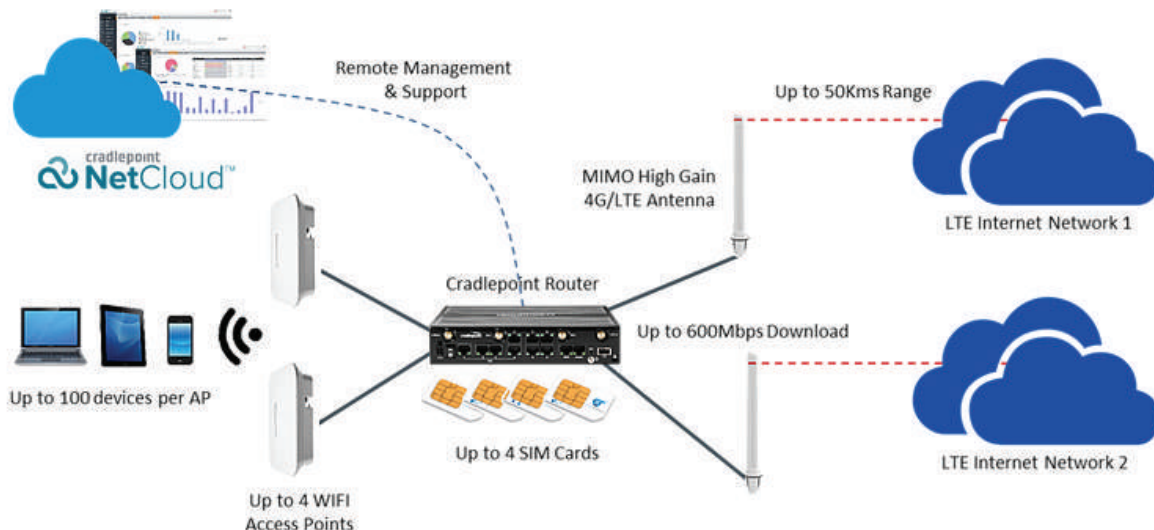

Professional Services

By working with Blue Wireless, businesses get the complete package: solution design, hardware staging, testing, and configuration, in addition to our network of field engineers to help deploy and install equipment on board.

Cloud SD-WAN Management

All network devices are controlled centrally using Cradlepoint NetCloud. This enables fleet owners to manage devices, usage, and access remotely without the need for onboard IT staff.

Satellite and LTE/5G Integration

Blue Wireless integrated solution allows vessel owners to optimize both satellite and LTE/5G traffic using a single platform, all centrally managed through NetCloud.

Cradlepoint LTE/5G Ruggedized Routers

Cradlepoint Edge Devices enable high-speed connectivity and advanced SD-WAN capabilities, ideal for load balancing with satellite or connecting devices and networks on board. In addition, routers are IP rated to withstand adverse conditions, such as humidity, vibration, and heat to avoid downtime.

Poynting Maritime Antennas

We provide you with omnichannel, weather-resistant Poynting antennas for maritime environments, enabling long-range connectivity to cell towers onshore. These include brackets and cabling to ensure reliable connectivity.